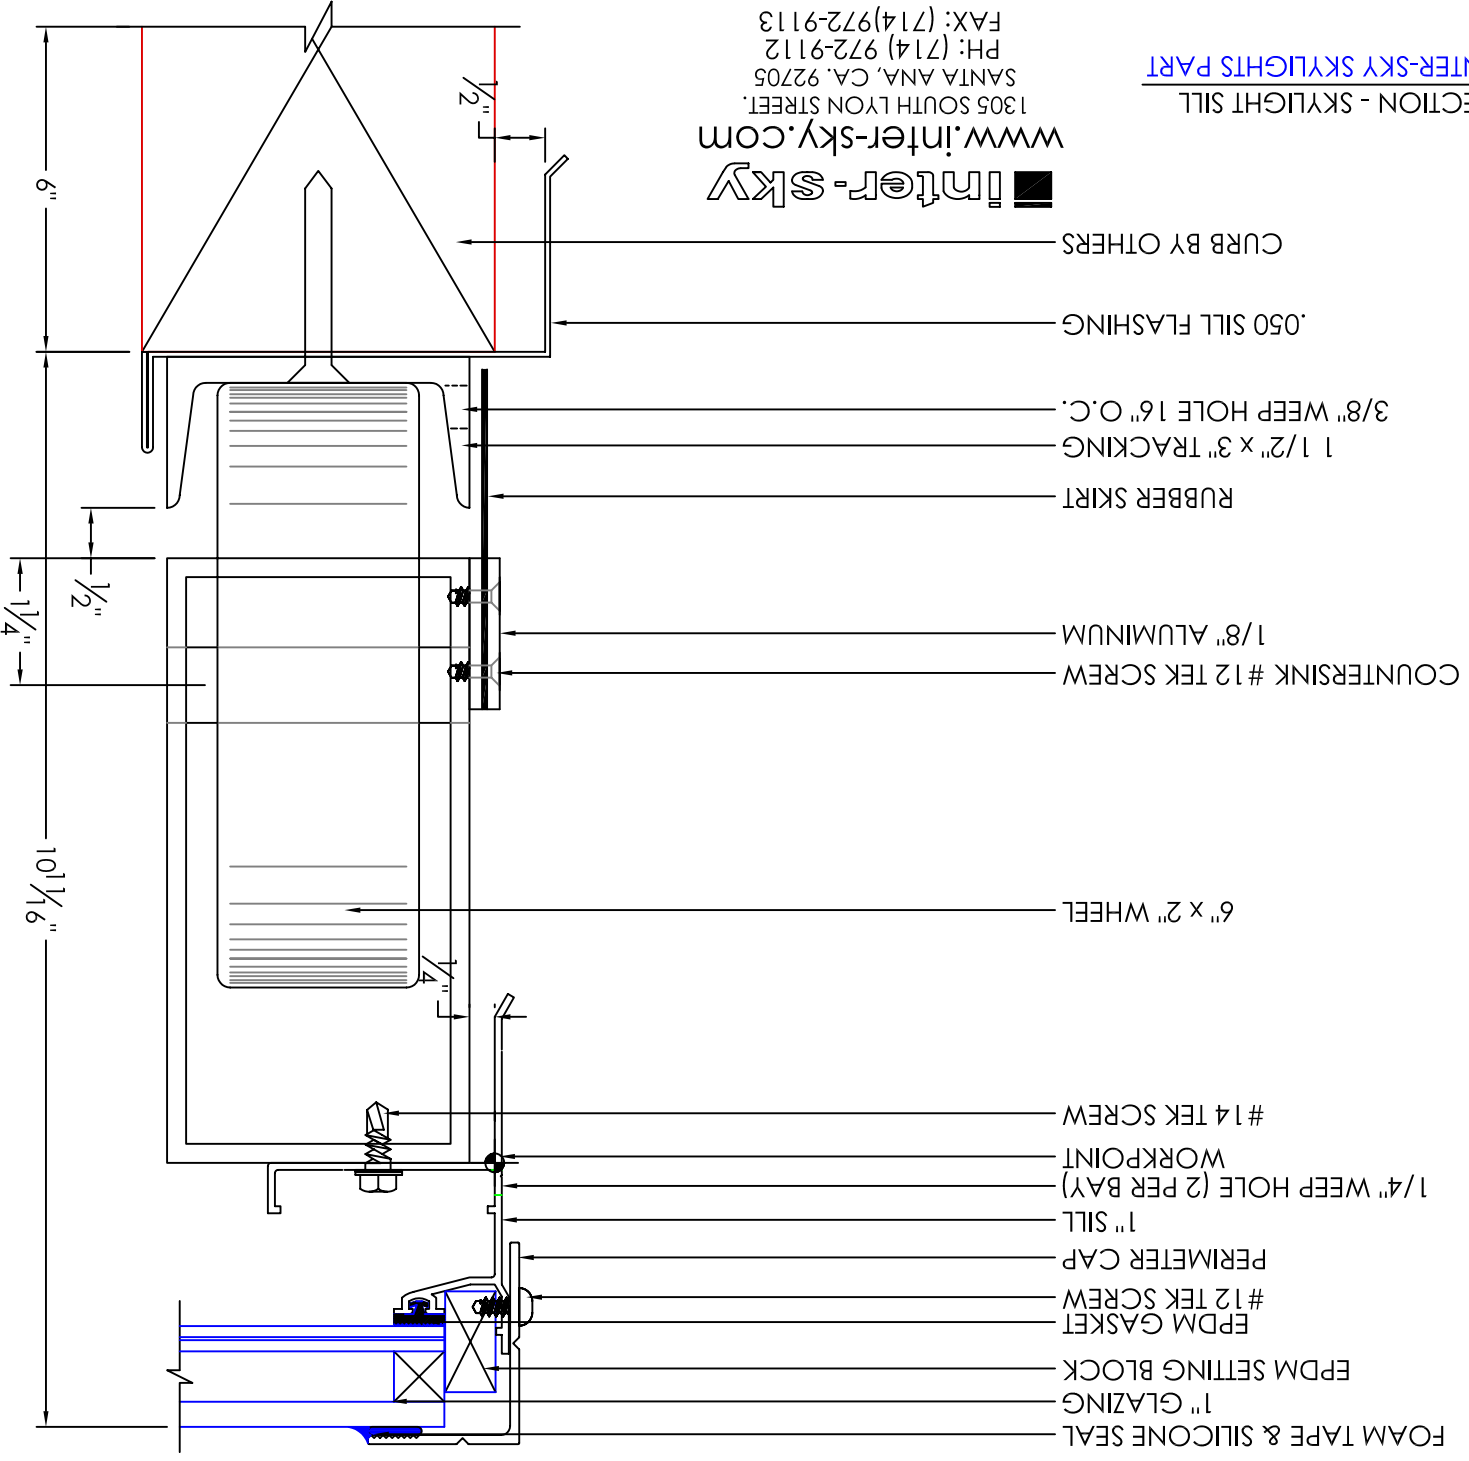

SECTION - SKYLIGHT SILL
 INTER-SKY SKYLIGHTS PART

www.inter-sky.com
 inter-sky
 1 305 SOUTH LYON STREET.
 SANTA ANA, CA. 92705
 PH: (714) 972-9112
 FAX: (714)972-9113

- FOAM TAPE & SILICONE SEAL
- 1" GLAZING
- EPDM SETTING BLOCK
- EPDM GASKET
- # 12 TEK SCREW
- PERIMETER CAP
- 1" SILL
- 1/4" WEEP HOLE (2 PER BAY)
- WORKPOINT
- # 14 TEK SCREW
- 6" x 2" WHEEL
- COUNTERSINK # 12 TEK SCREW
- 1/8" ALUMINUM
- RUBBER SKIRT
- 1 1/2" x 3" TRACKING
- 3/8" WEEP HOLE 16" O.C.
- .050 SILL FLASHING
- CURB BY OTHERS

6"
 10 1/6"
 1/4"
 1/2"